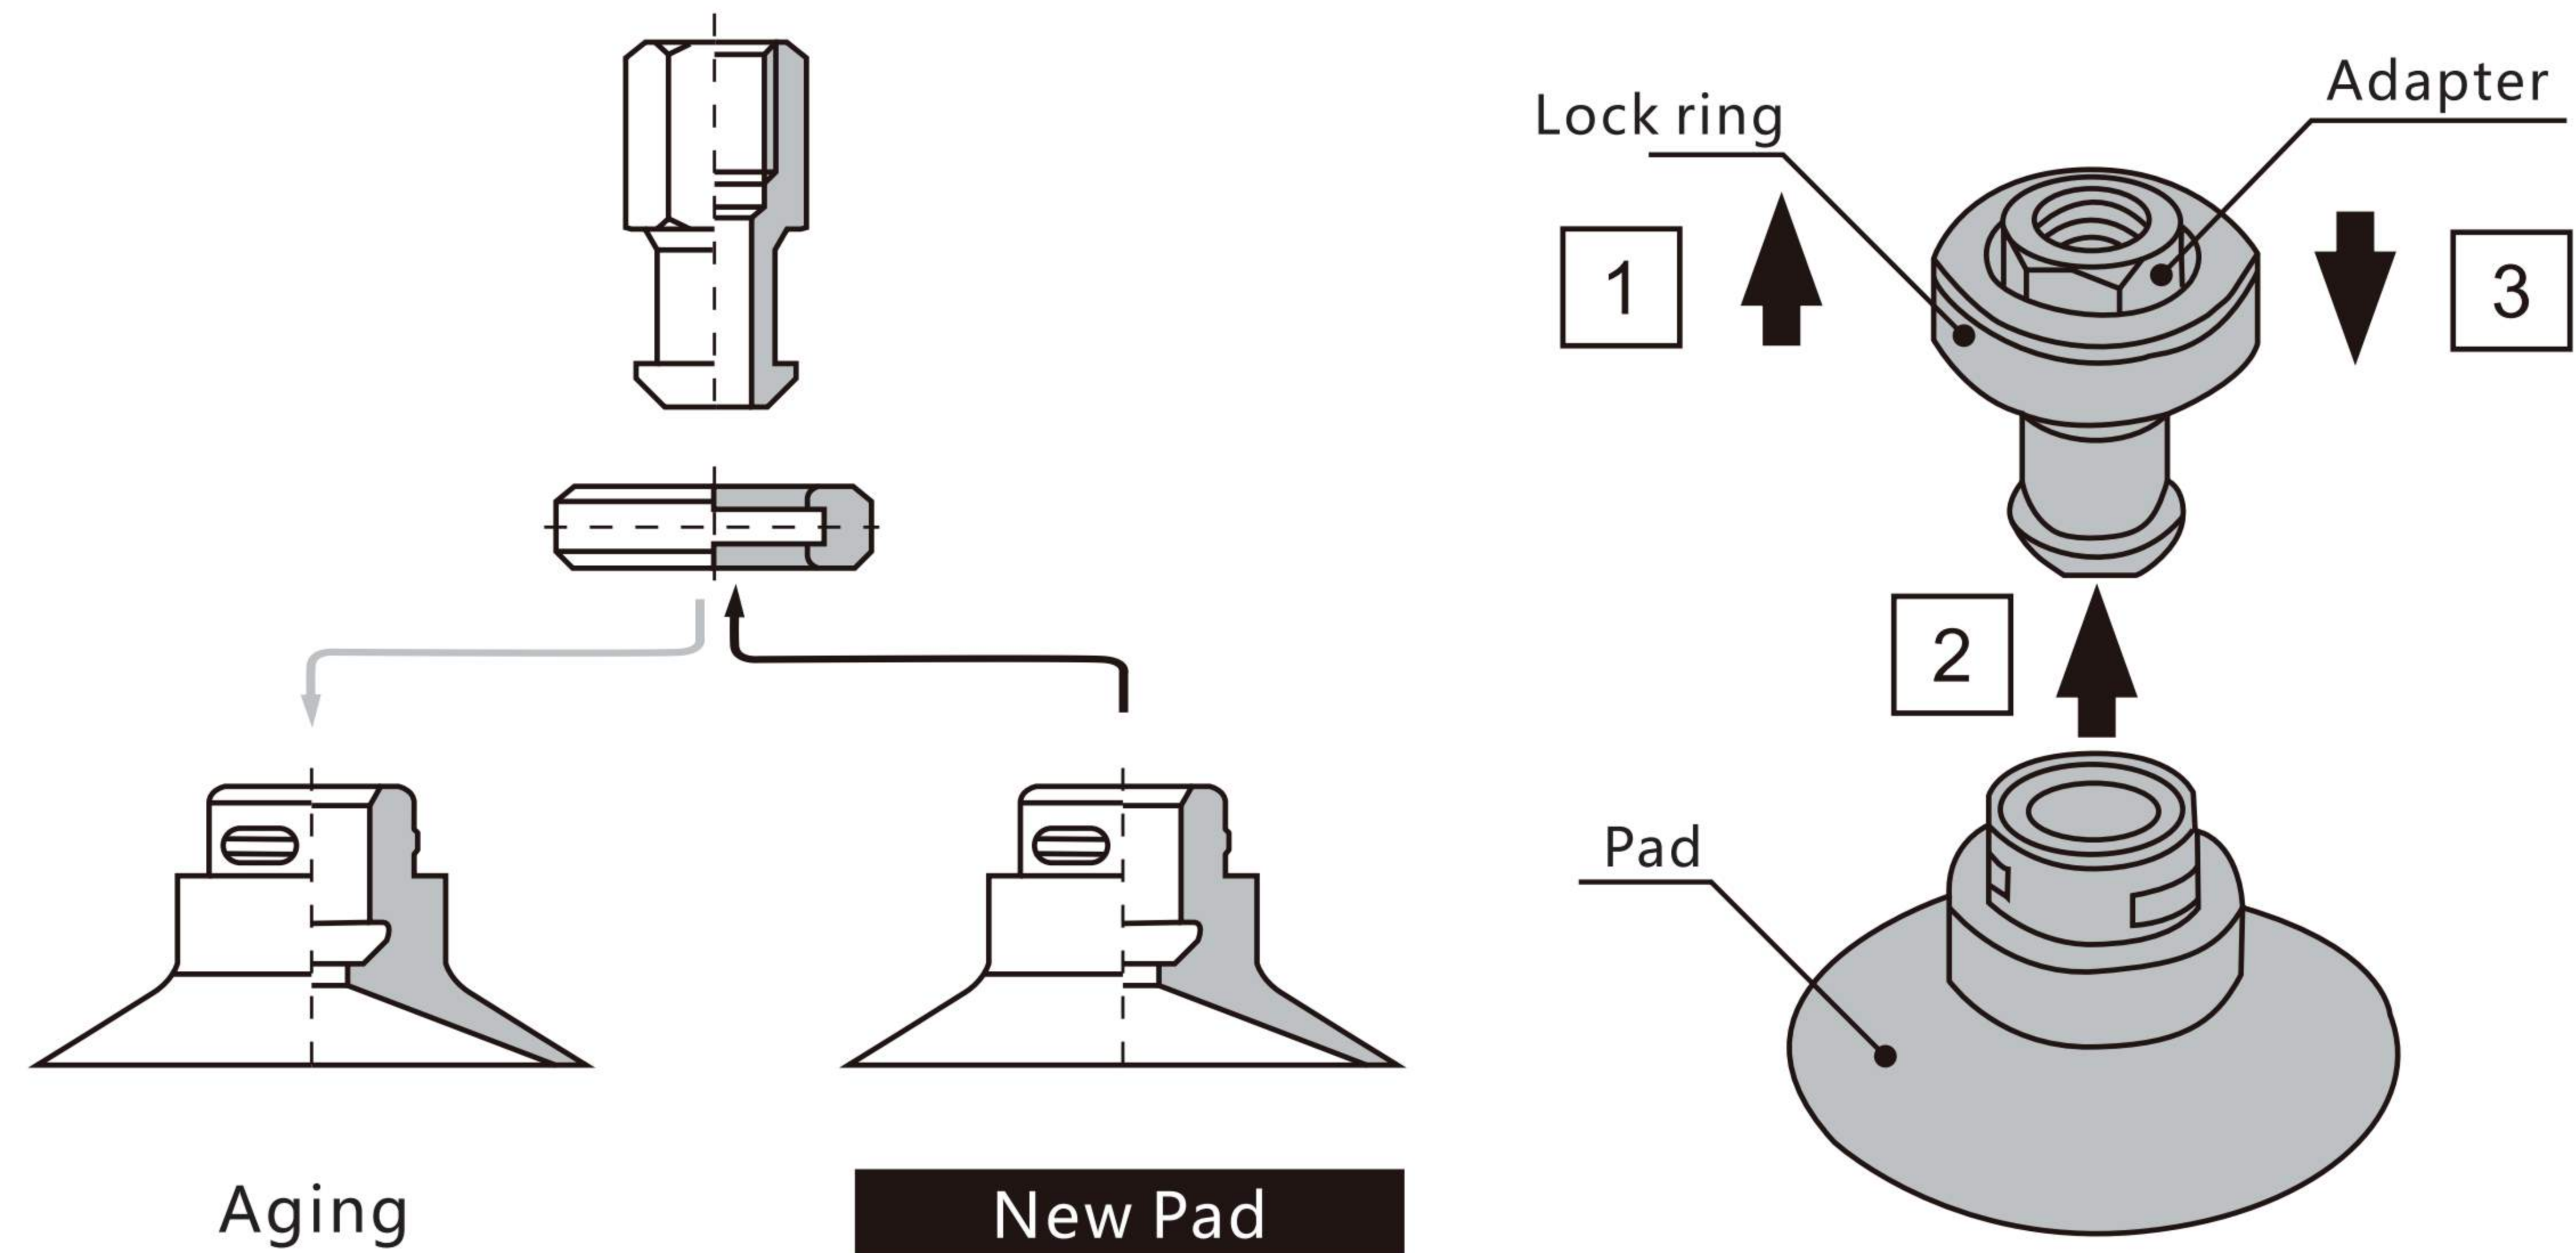

Order Example: SZPT Series Vacuum Pad Without Buffer, pad diameter φ10, flat type, NBR, vacuum port M5X0.8 male thread.
Order code is: SZPT10UN-A5

Adapter Model Represent

Series No.	Suitable Pad Diameter	Vacuum Port						
SZPT: SZPT Series	1: Ø2~Ø8 2: Ø10~Ø16 3: Ø20~Ø32 3: Ø40~Ø50	Code	Port	Thread Diameter	Ø2~Ø8	Ø10~Ø16	Ø20~Ø32	Ø40~Ø50
		A5	Male Thread	M5X0.8	•	•		
		A6		M6X1	•	•	•	•
		A8		M8X1			•	•
		B4	Female Thread	M4X0.7	•			
		B5		M5X0.8	•	•	•	
		B6		M6X1		•	•	•
		B8		M8X1.25			•	•
		B01		Rc1/8		•	•	•

Order Example: SZPT Series Adapter, suitable for pad diameter φ10, vacuum port M5X0.8 male thread. Order code is: SZPT1-A5

SZPT Series without Buffer

Pad Replacement

Pads are rubber parts and aging is inevitable. The aging speed depends on factors such as use way, environment and temperature. Regular maintenance shall be carried out and immediate replacement shall occur in the event of any damage like splitting, tearing or wear. Do not damage the outer surface of the Pad when replacing it.

1. Snap the lock ring up and release the adapter.
2. Pull the adapter out of the old Pad.
3. Insert the new Pad into the latch ring, confirm that the Pad is fixed in place, and then insert the adapter.