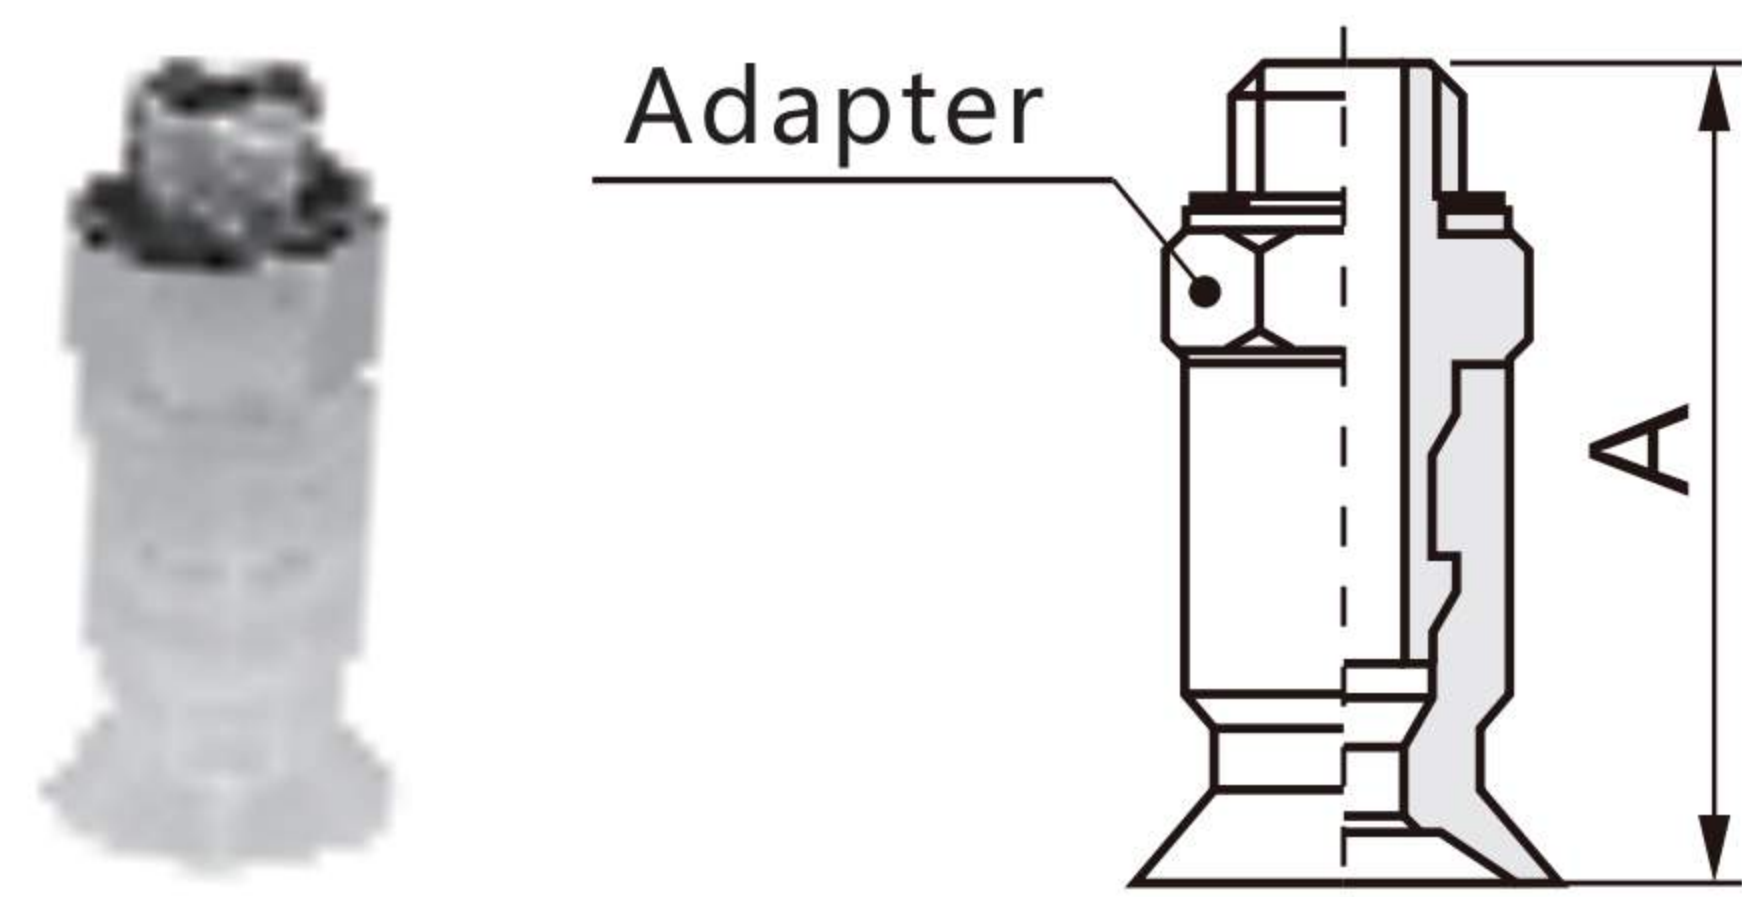

Pad Type

Flat Type (U)
Ø2, Ø4, Ø6, Ø8

Model No.	A	Adapter
SZPT02U□-A5	19	SZPT1-A5
SZPT02U□-A6	20	SZPT1-A6
SZPT04U□-A5	19	SZPT1-A5
SZPT04U□-A6	20	SZPT1-A6
SZPT06U□-A5	19	SZPT1-A5
SZPT06U□-A6	20	SZPT1-A6
SZPT08U□-A5	19	SZPT1-A5
SZPT08U□-A6	20	SZPT1-A6

Bellows Type (B)
Ø6, Ø8